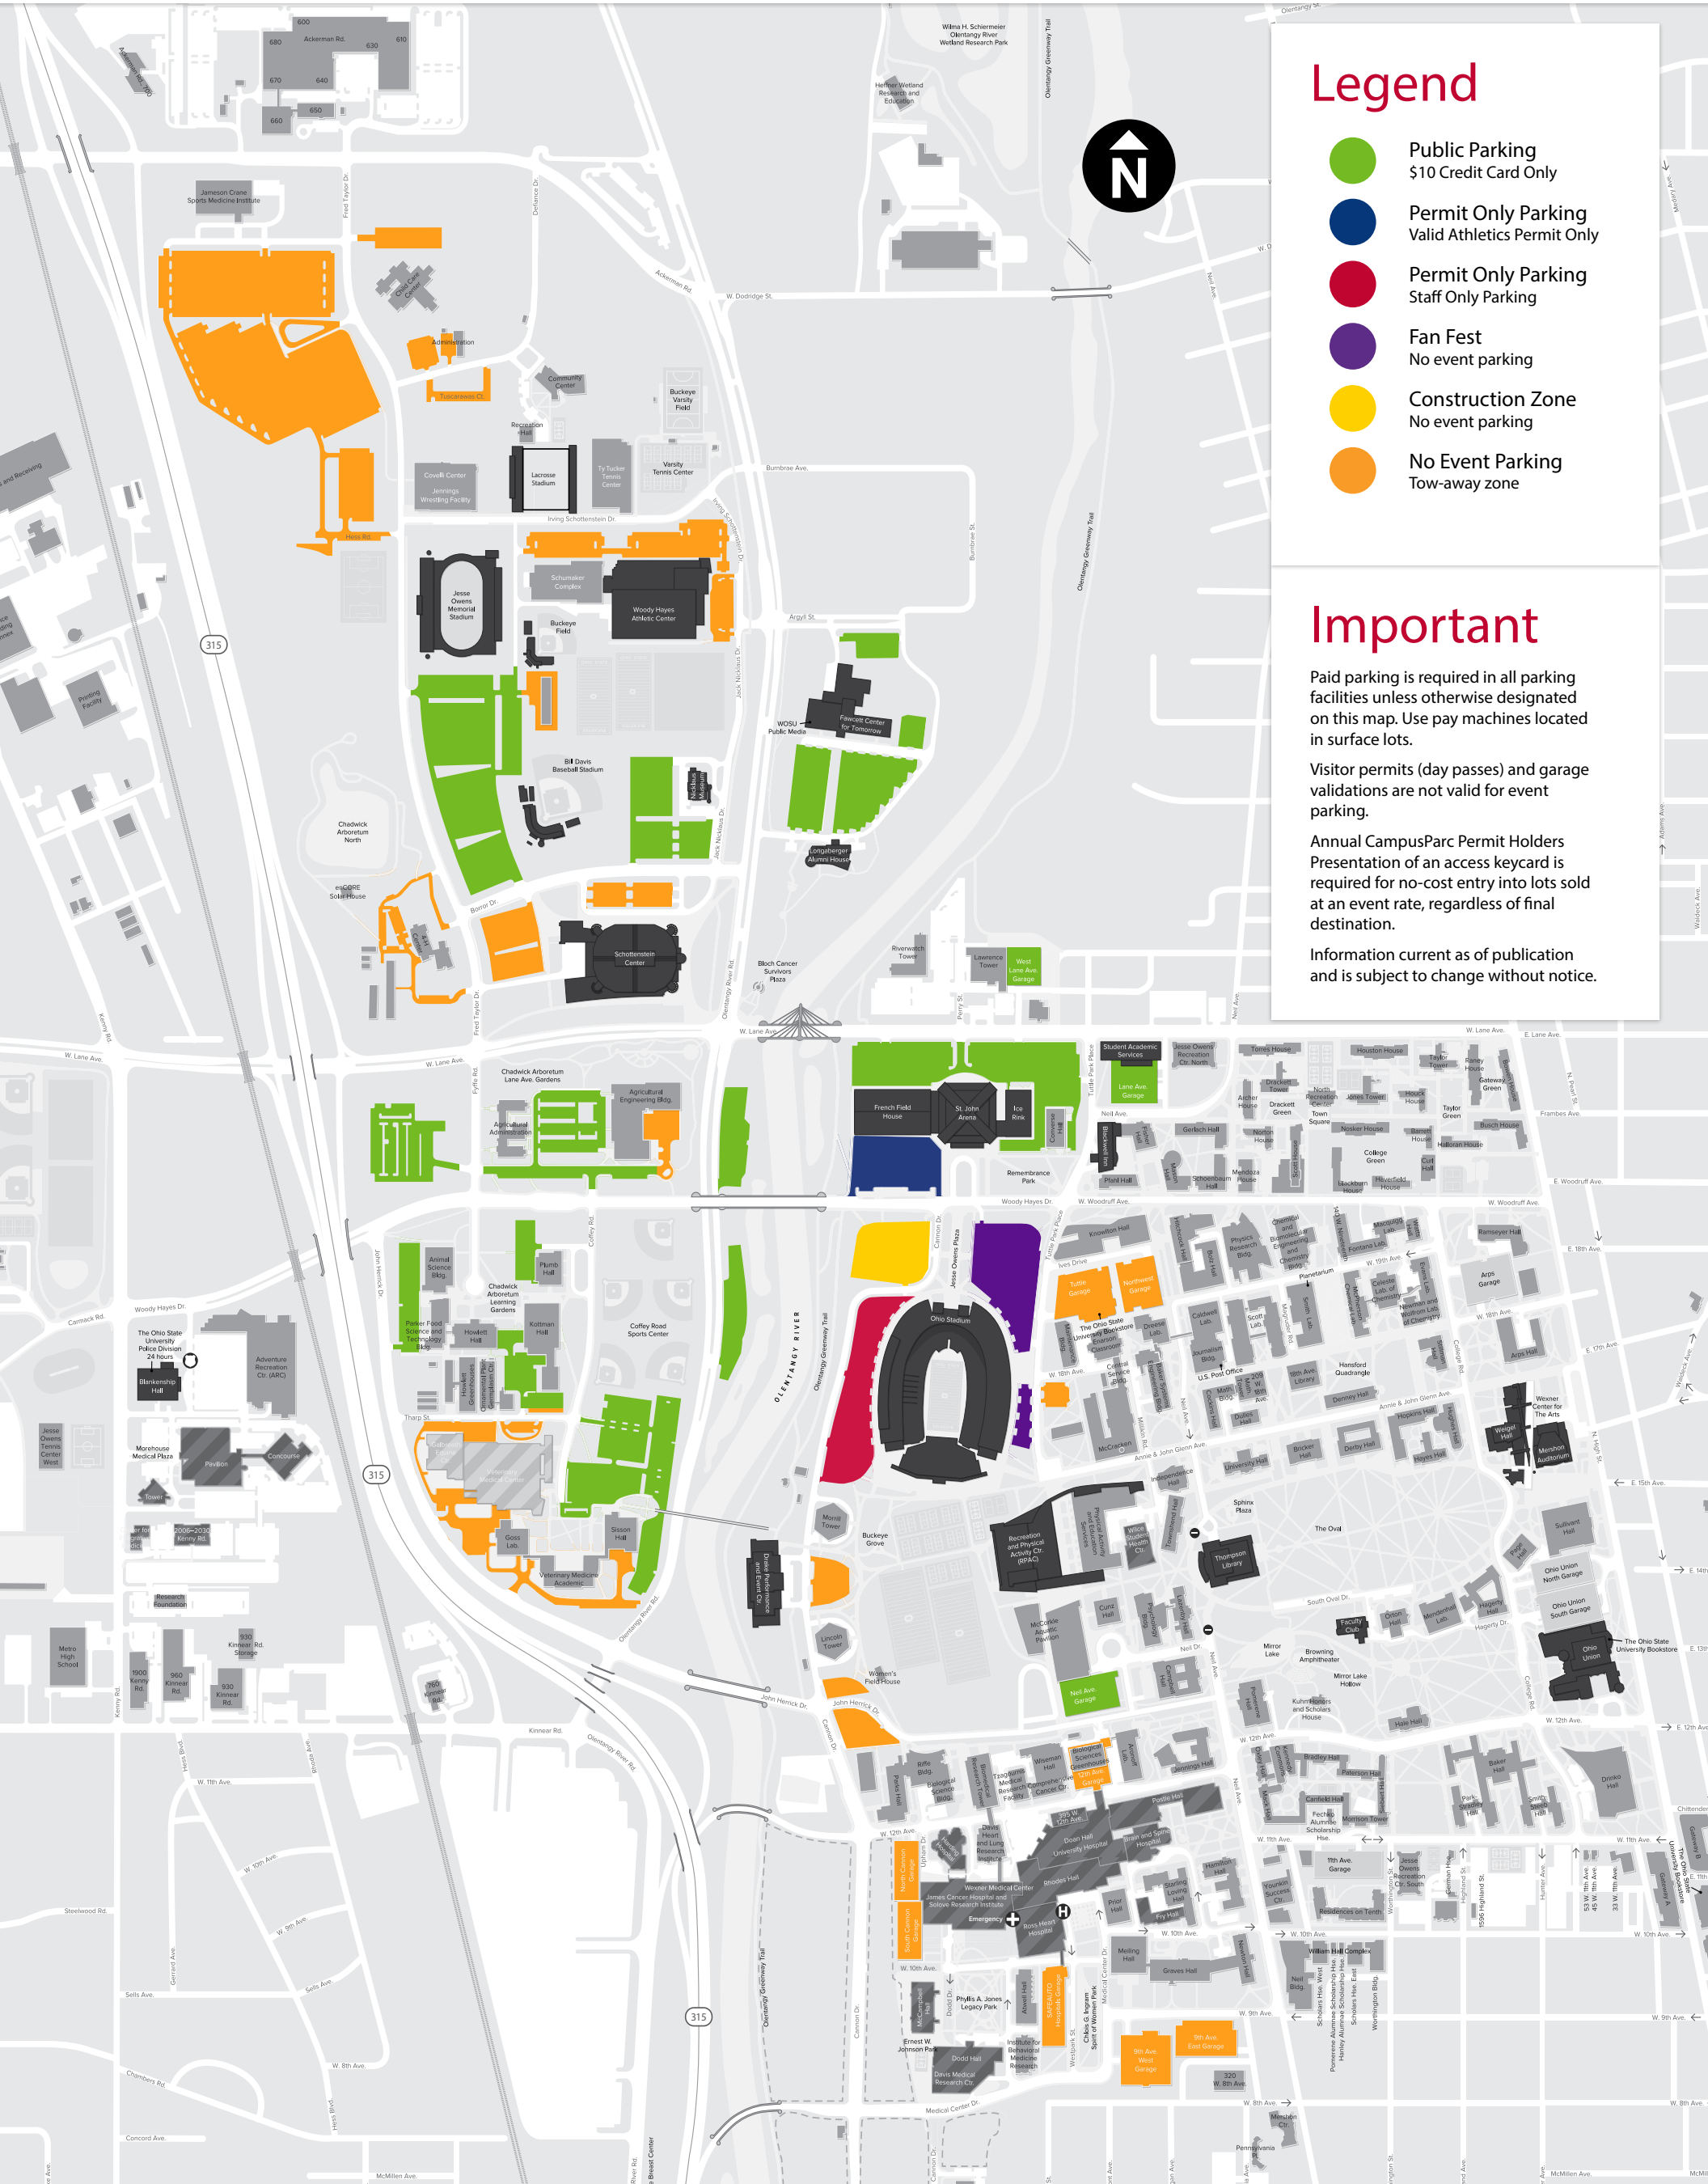

# Sunday, April 14, 2024

# Ohio State 4 Miler

## Legend

- Public Parking  
\$10 Credit Card Only
- Permit Only Parking  
Valid Athletics Permit Only
- Permit Only Parking  
Staff Only Parking
- Fan Fest  
No event parking
- Construction Zone  
No event parking
- No Event Parking  
Tow-away zone

## Important

Paid parking is required in all parking facilities unless otherwise designated on this map. Use pay machines located in surface lots.

Visitor permits (day passes) and garage validations are not valid for event parking.